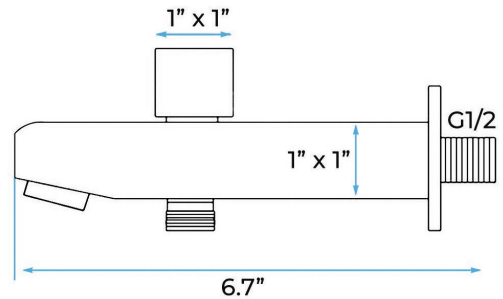

**BRUSHED GOLD PHONE CONTROLLED THERMOSTATIC RECESSED CEILING MOUNT LED RAINFALL MUSICAL SHOWER SYSTEM WITH HAND SHOWER AND 6 JETTED BODY SPRAYS SPECIFICATIONS**

**Shower Head**

Shower Head 3 Functions: Waterfall, Rainfall & Mist  
 Shower head size: 20 x 20 inch  
 Each function run all together and separately  
 Music and LED light work by electronic  
 All Metal Material: Solid Brass; Stainless Steel (top showerhead, hose)  
 Shower Head Mounting: Flush on ceiling  
 Hand Spray Hose: 59 inch  
 Water flow: 2.5 GPM ~ 5.5 GPM  
 Water pressure: 0.3 MPA ~ 1 MPA  
 Water pipe lines: 3/4 inch water pipes for the hot and cold water mixer inlet, the others are 1/2 inch

## Body Jet

Thread Interface Size: G 1/2 Inch  
 Type: Fixed Rotatable Type  
 Installation Type: Wall Mounted  
 Material: Brass  
 Feature: Can rotate 360 degrees  
 Flow Rate: 1.5 GPM / 5.7 LPM (each Bodyspray)