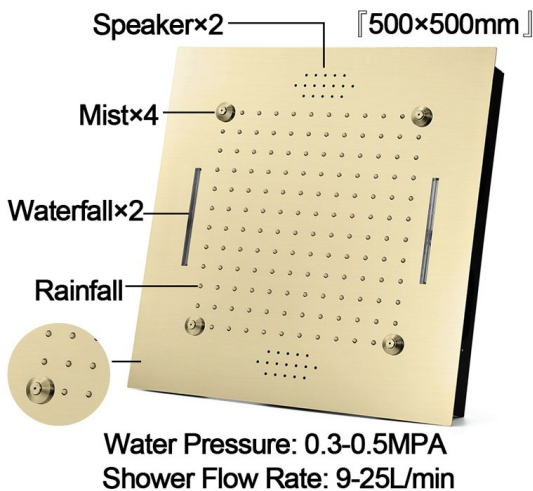

**BRUSHED GOLD PHONE CONTROLLED THERMOSTATIC RECESSED CEILING MOUNT LED RAINFALL MUSICAL SHOWER SYSTEM WITH HAND SHOWER AND 6 JETTED BODY SPRAYS SPECIFICATIONS**

**Shower Head**

Shower Head 3 Functions: Waterfall, Rainfall & Mist  
 Shower head size: 20 x 20 inch  
 Each function run all together and separately  
 Music and LED light work by electronic  
 All Metal Material: Solid Brass; Stainless Steel (top showerhead, hose)  
 Shower Head Mounting: Flush on ceiling  
 Hand Spray Hose: 59 inch  
 Water flow: 2.5 GPM ~ 5.5 GPM  
 Water pressure: 0.3 MPA ~ 1 MPA  
 Water pipe lines: 3/4 inch water pipes for the hot and cold water mixer inlet, the others are 1/2 inch

Kinds of color **64**  
 temperature adjustable

**WiFi**

**Build-in WIFI**  
 Phone control color

**Color software App : LED Home**

**304 Stainless Steel**

Product shown is only for installation display purpose

All dimensions and specifications are nominal and may vary. Use actual products for accuracy in critical situations.

## Body Jet

Thread Interface Size: G 1/2 Inch  
 Type: Fixed Rotatable Type  
 Installation Type: Wall Mounted  
 Material: Brass  
 Feature: Can rotate 360 degrees  
 Flow Rate: 1.5 GPM / 5.7 LPM (each Bodyspray)