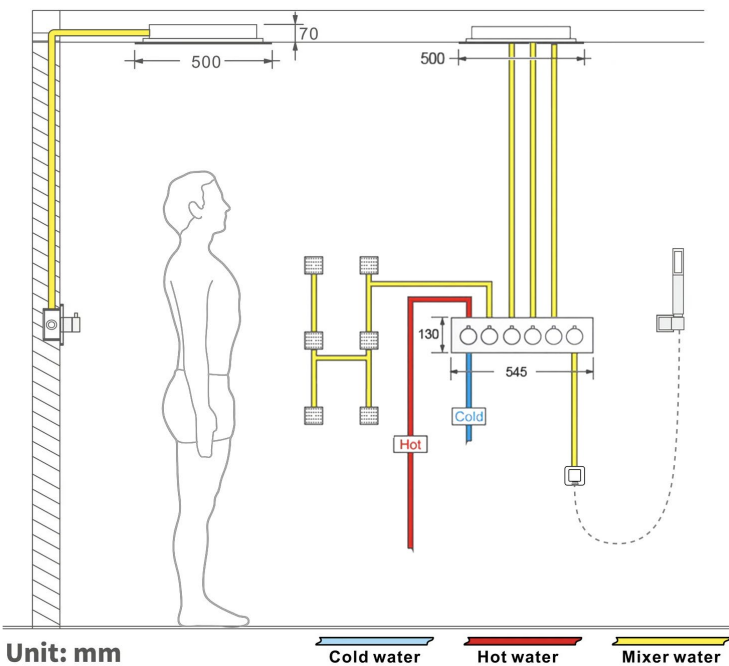

**BRUSHED GOLD PHONE CONTROLLED THERMOSTATIC RECESSED CEILING MOUNT LED RAINFALL MUSICAL SHOWER SYSTEM WITH HAND SHOWER AND 6 JETTED BODY SPRAYS SPECIFICATIONS**

**Shower Head**

Shower Head 3 Functions: Waterfall, Rainfall & Mist  
 Shower head size: 20 x 20 inch  
 Each function run all together and separately  
 Music and LED light work by electronic  
 All Metal Material: Solid Brass; Stainless Steel (top showerhead, hose)  
 Shower Head Mounting: Flush on ceiling  
 Hand Spray Hose: 59 inch  
 Water flow: 2.5 GPM ~ 5.5 GPM  
 Water pressure: 0.3 MPA ~ 1 MPA  
 Water pipe lines: 3/4 inch water pipes for the hot and cold water mixer inlet, the others are 1/2 inch

Kinds of color **64**  
 temperature adjustable

**WiFi**

**Build-in WIFI**  
 Phone control color

**Color software App : LED Home**

**304 Stainless Steel**

Product shown is only for installation display purpose

## Shower Mixer Connections

## Body Jet

Thread Interface Size: G 1/2 Inch  
 Type: Fixed Rotatable Type  
 Installation Type: Wall Mounted  
 Material: Brass  
 Feature: Can rotate 360 degrees  
 Flow Rate: 1.5 GPM / 5.7 LPM (each Bodyspray)