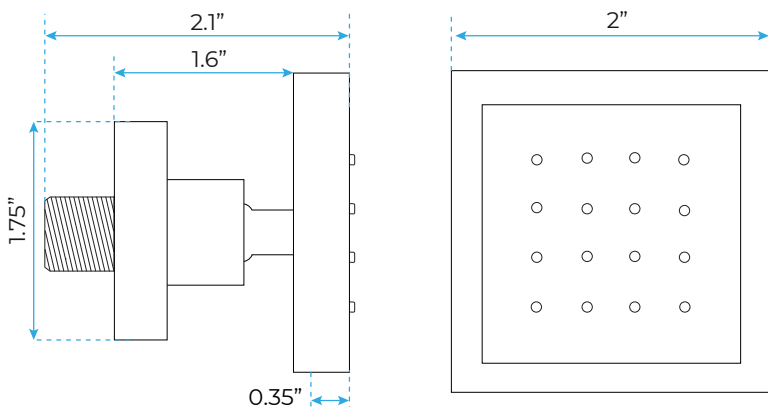

## Shower Mixer Connections

## Body Jet

Thread Interface Size: G 1/2 Inch  
 Type: Fixed Rotatable Type  
 Installation Type: Wall Mounted  
 Material: Brass  
 Feature: Can rotate 360 degrees  
 Flow Rate: 1.5 GPM / 5.7 LPM (each Bodyspray)