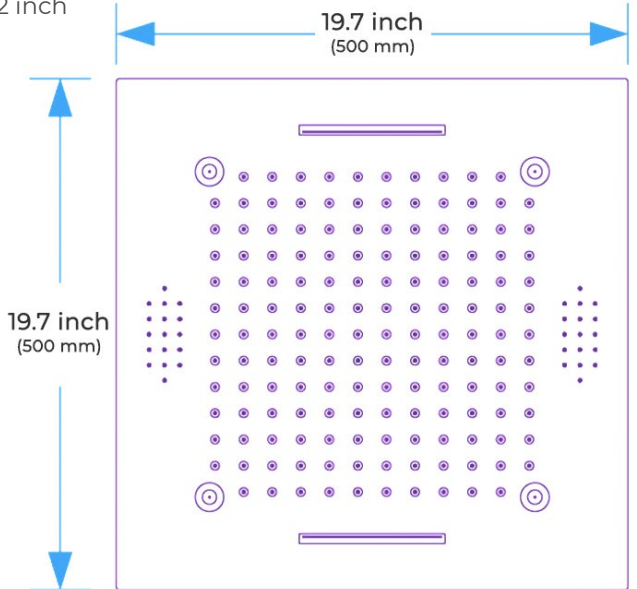

BRUSHED GOLD PHONE CONTROLLED THERMOSTATIC RECESSED CEILING MOUNT LED RAINFALL MUSICAL SHOWER SYSTEM WITH HAND SHOWER AND 6 JETTED BODY SPRAYS SPECIFICATIONS

Shower Head

Shower Head 3 Functions: Waterfall, Rainfall & Mist
Shower head size: 20 x 20 inch
Each function run all together and separately
Music and LED light work by electronic
All Metal Material: Solid Brass; Stainless Steel (top showerhead, hose)
Shower Head Mounting: Flush on ceiling
Hand Spray Hose: 59 inch
Water flow: 2.5 GPM ~ 5.5 GPM
Water pressure: 0.3 MPA ~ 1 MPA
Water pipe lines: 3/4 inch water pipes for the hot and cold water mixer inlet, the others are 1/2 inch

Kinds of color **64**
temperature adjustable

WiFi

Build-in WIFI
Phone control color

Color software App : LED Home

304 Stainless Steel

Product shown is only for installation display purpose

All dimensions and specifications are nominal and may vary. Use actual products for accuracy in critical situations.