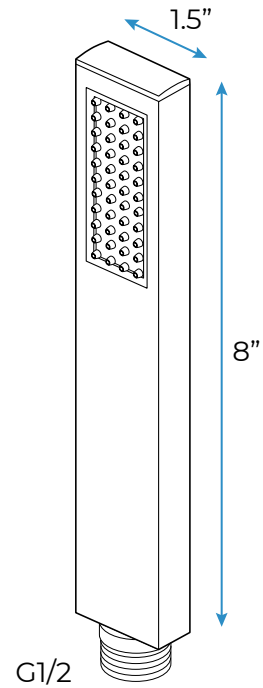

Hand Shower

Flow Rate: 2.0 GPM / 7.6 LPM