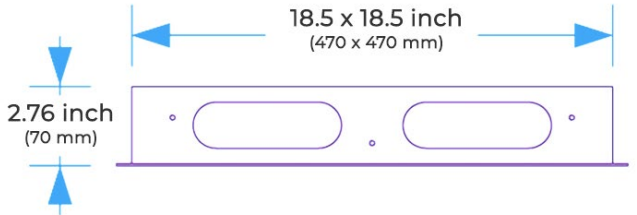

**BRUSHED GOLD PHONE CONTROLLED THERMOSTATIC RECESSED CEILING MOUNT LED RAINFALL MUSICAL SHOWER SYSTEM WITH HAND SHOWER AND 6 JETTED BODY SPRAYS SPECIFICATIONS**

**Shower Head**

Shower Head 3 Functions: Waterfall, Rainfall & Mist  
 Shower head size: 20 x 20 inch  
 Each function run all together and separately  
 Music and LED light work by electronic  
 All Metal Material: Solid Brass; Stainless Steel (top showerhead, hose)  
 Shower Head Mounting: Flush on ceiling  
 Hand Spray Hose: 59 inch  
 Water flow: 2.5 GPM ~ 5.5 GPM  
 Water pressure: 0.3 MPA ~ 1 MPA  
 Water pipe lines: 3/4 inch water pipes for the hot and cold water mixer inlet, the others are 1/2 inch

Kinds of color **64**  
 temperature adjustable

**WiFi**

**Build-in WIFI**  
 Phone control color

**Color software App : LED Home**

**304 Stainless Steel**

Product shown is only for installation display purpose

All dimensions and specifications are nominal and may vary. Use actual products for accuracy in critical situations.

## Body Jet

Thread Interface Size: G 1/2 Inch  
 Type: Fixed Rotatable Type  
 Installation Type: Wall Mounted  
 Material: Brass  
 Feature: Can rotate 360 degrees  
 Flow Rate: 1.5 GPM / 5.7 LPM (each Bodyspray)