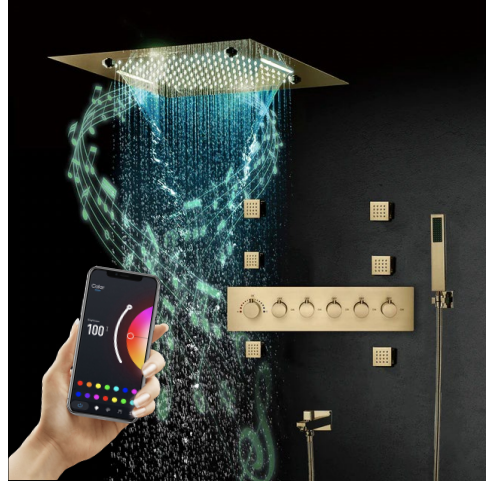

**BRUSHED GOLD PHONE CONTROLLED THERMOSTATIC RECESSED CEILING MOUNT LED RAINFALL MUSICAL SHOWER SYSTEM WITH HAND SHOWER AND 6 JETTED BODY SPRAYS SPECIFICATIONS**

**Shower Head**

Shower Head 3 Functions: Waterfall, Rainfall & Mist  
 Shower head size: 20 x 20 inch  
 Each function run all together and separately  
 Music and LED light work by electronic  
 All Metal Material: Solid Brass; Stainless Steel (top showerhead, hose)  
 Shower Head Mounting: Flush on ceiling  
 Hand Spray Hose: 59 inch  
 Water flow: 2.5 GPM ~ 5.5 GPM  
 Water pressure: 0.3 MPA ~ 1 MPA  
 Water pipe lines: 3/4 inch water pipes for the hot and cold water mixer inlet, the others are 1/2 inch

Kinds of color **64**  
 temperature adjustable

**WiFi**

**Build-in WIFI**  
 Phone control color

**Color software App : LED Home**

**304 Stainless Steel**

Product shown is only for installation display purpose