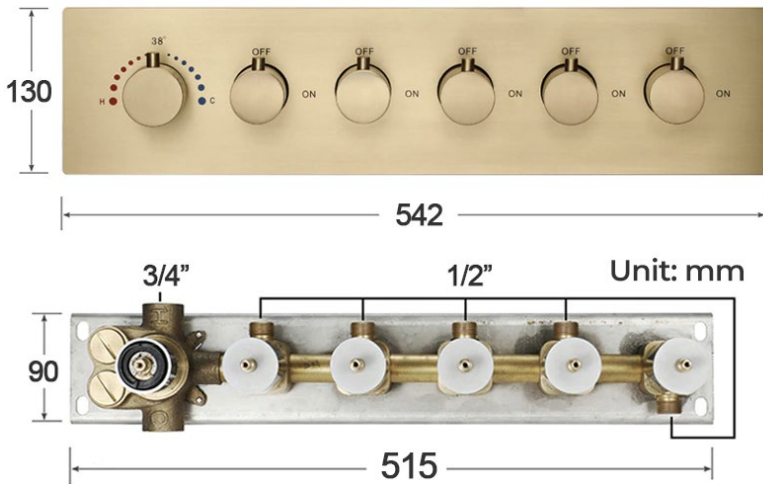

Shower Mixer

Product shown is only for installation display purpose